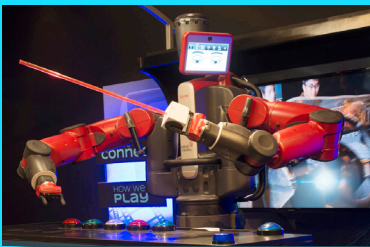

EXHIBIT SIZE CAPABILITIES

Starting at 6,000 sq ft

NO. OF TRUCKS

4